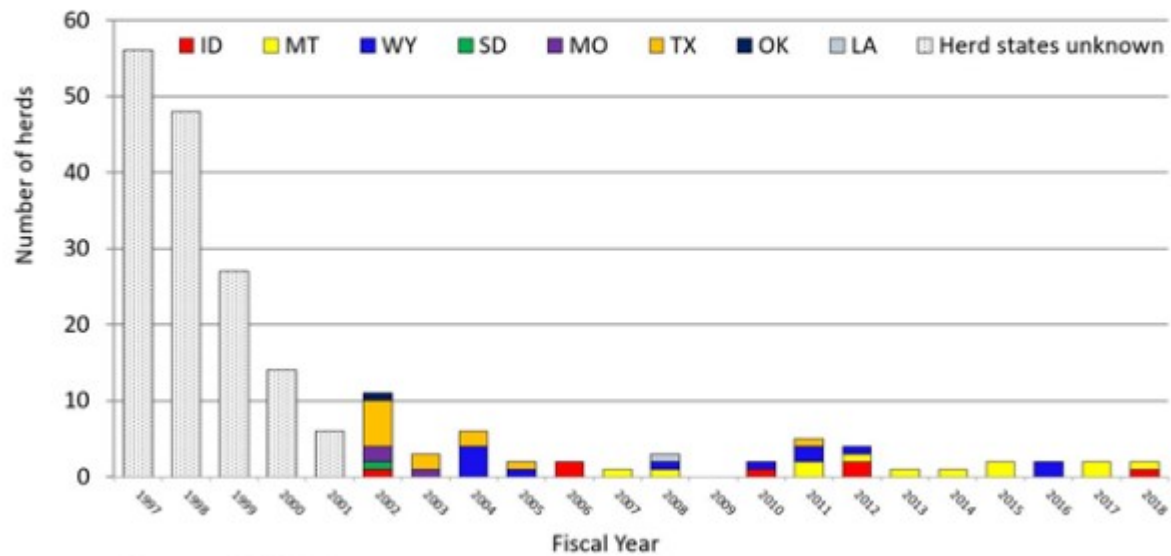

## Brucellosis Affected Cattle/Bison Herds by State, FY 1997-2018\*

\*Current as of 7/10/2018